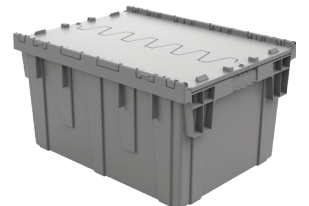

Storage and Material Handling Solutions

Collapsible Bulk Box

BC484534

- 48" x 45" x 34"
- Black
- 2 drop doors
- 1800 lbs capacity
- FOB Toronto

Nestable Pallet

PP1070D

- 48" x 40"
- Black
- 4-way
- Open deck
- 3300 lbs capacity
- FOB Toronto

Stack & Hang Bins

CSCF830

- 5-1/2"W x 10-7/8"D x 5"H
- Blue
- 30 lb capacity

CSCF838

- 11"W x 10-7/8"D x 5"H
- Yellow
- 50 lb capacity

CSCF846

- 8-1/4"W x 14-3/4"D x 7"H
- Green
- 60 lb capacity

Call for pricing!

KLETON

Attached Lid Container, Traction Bottom

DC201207

- 20" x 12" x 7"
- 40 lbs capacity
- Green
- FOB Toronto

Attached Lid Container, Traction Bottom

DC282015

- 28" x 21" x 15"
- 60 lbs capacity
- Grey
- FOB Toronto

Single Sided Stationary Rack Unit with Bins

CSCB654

- 36"W x 12"D x 61"H
- 1680 lb capacity
- 28 bins (8-1/4"W x 14-3/4"D x 7")
- FOB Montreal

KLETON

Rousseau Mini-Racking

SRD5203S

- 96"W x 36"D x 75"H
- 3 shelves
- Painted steel
- Unassembled
- FOB Cabot Shipping Supplies